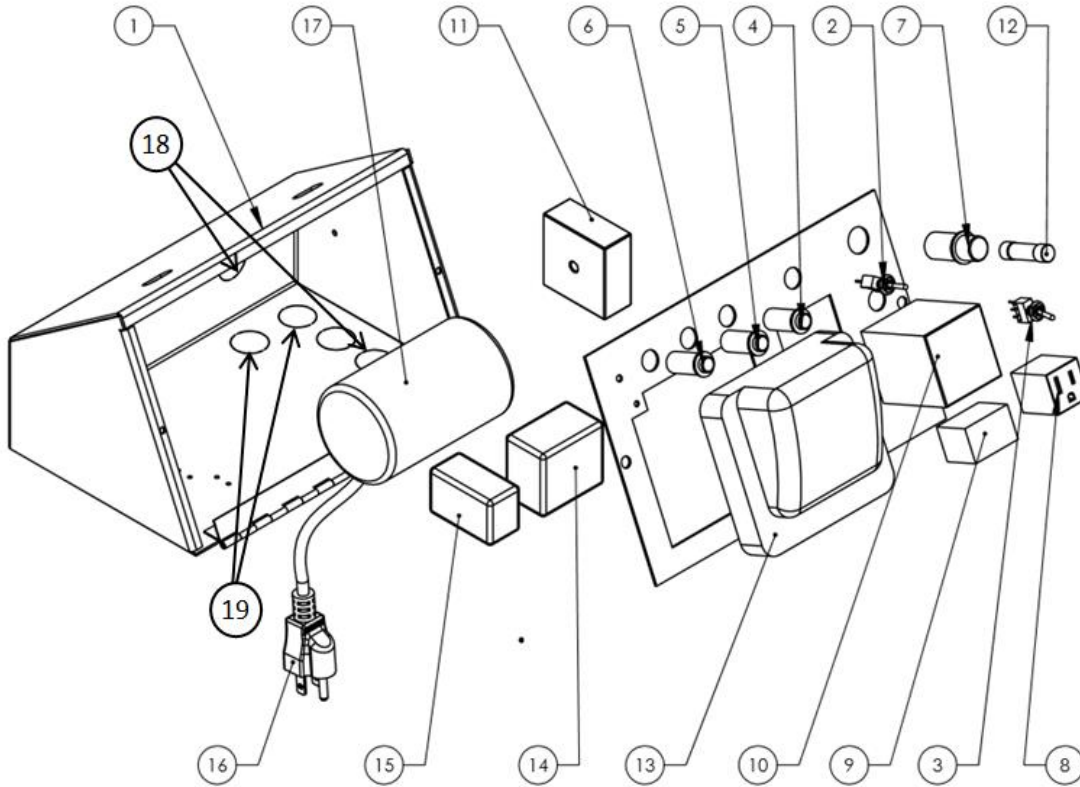

BLAZE 400D/G TURBO

C90022 FUEL TANK (42US GALLONS)

POSITION	PART #	DESCRIPTION	QTY
1	C90062	FLARE MALE 90°- 3/8 T X 3/8 MPT	2
2	C90064	FLARE MALE 90-3/8M X 1/4 MPT	1
3	C90063	GRIPTITE HOSE ENDS	6
4	C40135	FUEL TANK GAUGE	1
5	C90067	ELBOW FITTING FOR FUEL FEED TUBE	1
6	C90066	FUEL FEED TUBE	1
7	C90021	FUEL TANK CAP (PLASTIC)	1
8	C90022	FUEL TANK (42US GALLONS)	1
9	C90068	DRAIN PLUG FOR FUEL TANK	1
10	C90024	OIL FILTER HEAD	1
11	C40136	SS QUICK CONNECT COUPLING FEMALE	2
12	C40137	SS QUICK CONNECT PLUG MALE	2
13	C40138	7" HOSE FOR QUICK CONNECTS	3
14	C40139	10" HOSE FOR QUICK CONNECTS	1
15	C40140	12" FUEL LINE FROM FILTER HEAD TO BURNER	1
16	C40141	17" SUPPLY LINE TO FUEL FILTER HEAD FROM TANK	1
17	C40142	19" RETURN LINE FROM BURNER TO FUEL TANK	1
18	C90023	FILTER	1
	C40143	COMPLETE FUEL LINE KIT WITH QC'S (1/2")	
	C90061	FUEL LINE HOSE BY THE FOOT (4ft)	

BLAZE 400D/G TURBO

BLAZE 400DG TURBO CONTROL PANEL BREAK OUT REV 1

POSITION	PART NUMBER	DESCRIPTION	QTY
1	C40019	CONTROL PANEL BOX	1
2	C40084	TOGGLE SWITCH	1
3	C90026	SELECTOR SWITCH	1
4	C90027	BURNER ON INDICATOR LIGHT AMBER	1
5	C90025B	INCORRECT POLARITY LIGHT	1
6	C90025	POWER ON INDICATOR LIGHT GREEN	1
7	C90028	15 AMP FUSE HOLDER	1
8	C90029	OUTLET PLUG	1
9	C78889	PANEL MOUNT VOLTMETER	1
10	C40033	TEMPERATURE CONTROLLER	1
11	C40032	FAN TIMER	1
12	C90039	2 AMP FUSE	1
13	C7575P1515/C7590C0001U	400D PRIMARY CONTROLLER/400G PRIMARY CONTROLLER	1
14	C90058	RELAY 2	1
15	C90050	RELAY 1	1
16	C90049	POWER SUPPLY CORD	1
17	C90055/C90054	CAPACITOR FAN MOTOR E/ CAPACITOR FAN MOTOR R	1