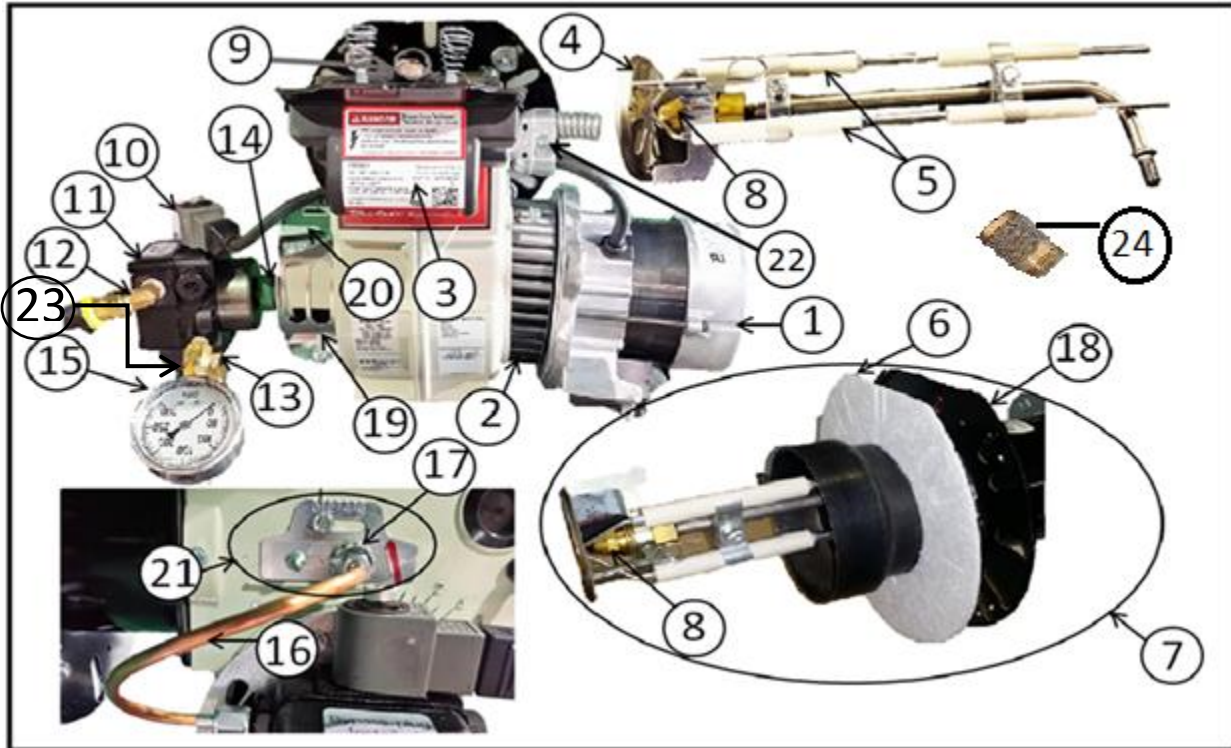

BLAZE 400D/G TURBO

BLAZE 400G TURBO GAS TRAIN BREAK OUT REV 1

ITEM#	PART #	DESCRIPTION	QTY
1	C40034	1-1/4X 3/4 REDUCER COUPLING	1
2	C40035	3/4 X 1-1/2 PIPE NIPPLE	2
3	C40036	3/4" BLACK UNION	1
4	C78896	NG/LP SWITCH OVER VALVE	1
5	C40038	3/4 X 2 PIPE NIPPLE	1
6	C40039	3/4 90° ELBOW	1
7	C40040	3/4 X 3 PIPE NIPPLE	1
8	C40011	VALVE 24V-	1
9	C40041	3/4 X 6 PIPE NIPPLE	1
10	C40042	3/4 BALL VALVE	1

BLAZE 400D/G TURBO

C40133 BLAZE 400G TURBO BECKETT BURNER BREAK OUT REV 1

ITEM#	PART #	DESCRIPTION	QTY
1	C40001	MOTOR	1
2	C40002	BLOWER	1
3	C40003	IGNITER	1
4	C40004	TRANSFORMER 120/24 VOLTS	1
5	C40006	AIR PROVING SWITCH	1
6	C40007	HEAD	1
7	C40008	ELECTRODE,GROUND & CABLE	1
8	C40009	FLAME ROD KIT	1
9	C40010	FLANGE GASKET	1
11	C20046	AIR PROVEN SWITCH HOSE	1
12	C50244	3/8" DUPLEX CONNECTOR	1
	C40133	BLAZE 400G BURNER ASSEMBLY	

BLAZE 400D/G TURBO

C40086 BLAZE 400D TURBO BECKETT BURNER BREAK OUT REV 2

ITEM #	PART#	DESCRIPTION	QTY
1	C90081	MOTOR	1
2	C90073	BLOWER WHEEL	1
3	C90080	IGNITER	1
4	C90079	HEAD ASSEMBLY	1
5	C90077	ELECTRODES INSULATOR ASSEMBLY 10" & 14"	1
6	C50248	FLANGE GASKET	1
7	C90082	NOZZLE LINE ELECTRODE HEAD ASSEMBLY	1
8	C90038	NOZZLE	1
9	C90076	CAD CELL	1
10	C90084	SOLENOID COIL	1
11	C90083	PUMP	1
12	C90064	FLARE MALE 90-3/8MX1/4MPT	1
13	C90065	FLARE MALE CONNECTOR-3/8TX1/4MPT	1
14	C90075	COUPLING	1
15	C90035	FUEL GAUGE	1
16	C90078	FUEL LINE 8" LENGTH	1
17	C90074	BULKHEAD FITTING LOCKNUT(SPLINE NUT)	1
18	C90072	AIR TUBE	1
19	C90070	AIR BAND	1
20	C90071	AIR SHUTTER	1
21	C90069	ADJUSTING PLATE ASSEMBLY	1
22	C50244	3/8" DUPLEX CONNECTOR	1
23	C20048	REDUCER- 1/4 TO 1/8 FEMALE TO MALE	1
24	C40085	Mesh Strainer for Oil Nozzle	1