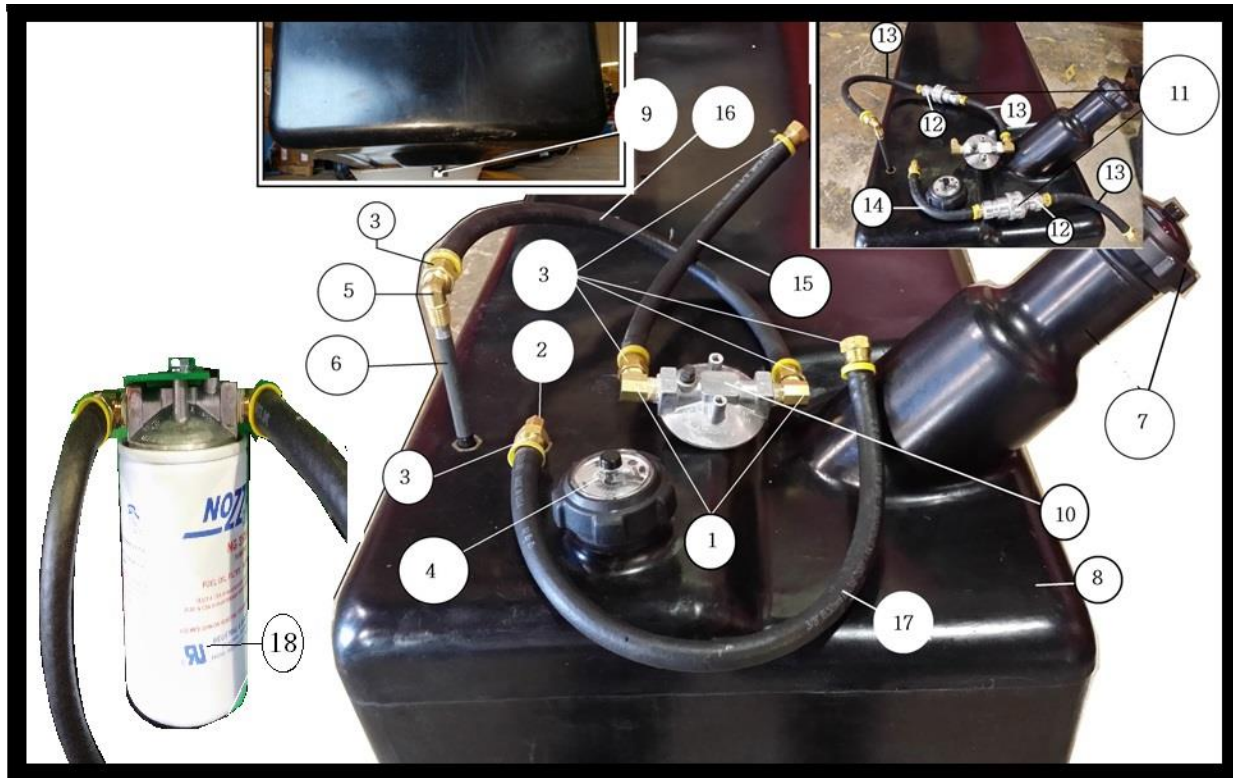

BLAZE 400D/G TURBO

C90022 FUEL TANK (42US GALLONS)

POSITION	PART #	DESCRIPTION	QTY
1	C90062	FLARE MALE 90°- 3/8 T X 3/8 MPT	2
2	C90064	FLARE MALE 90-3/8M X 1/4 MPT	1
3	C90063	GRIPTITE HOSE ENDS	6
4	C40135	FUEL TANK GAUGE	1
5	C90067	ELBOW FITTING FOR FUEL FEED TUBE	1
6	C90066	FUEL FEED TUBE	1
7	C90021	FUEL TANK CAP (PLASTIC)	1
8	C90022	FUEL TANK (42US GALLONS)	1
9	C90068	DRAIN PLUG FOR FUEL TANK	1
10	C90024	OIL FILTER HEAD	1
11	C40136	SS QUICK CONNECT COUPLING FEMALE	2
12	C40137	SS QUICK CONNECT PLUG MALE	2
13	C40138	7" HOSE FOR QUICK CONNECTS	3
14	C40139	10" HOSE FOR QUICK CONNECTS	1
15	C40140	12" FUEL LINE FROM FILTER HEAD TO BURNER	1
16	C40141	17" SUPPLY LINE TO FUEL FILTER HEAD FROM TANK	1
17	C40142	19" RETURN LINE FROM BURNER TO FUEL TANK	1
18	C90023	FILTER	1
	C40143	COMPLETE FUEL LINE KIT WITH QC'S (1/2")	
	C90061	FUEL LINE HOSE BY THE FOOT (4ft)