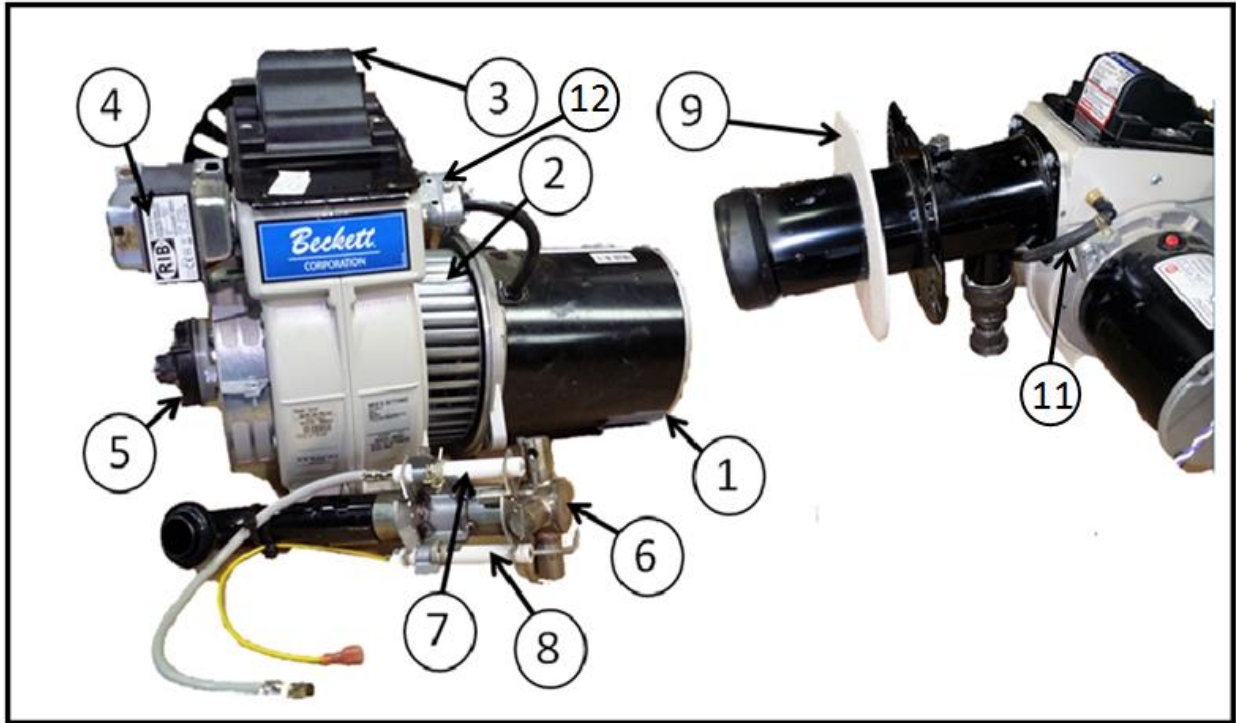

BLAZE 400D/G TURBO

BLAZE 400G TURBO GAS TRAIN BREAK OUT REV 1

ITEM#	PART #	DESCRIPTION	QTY
1	C40034	1-1/4X 3/4 REDUCER COUPLING	1
2	C40035	3/4 X 1-1/2 PIPE NIPPLE	2
3	C40036	3/4" BLACK UNION	1
4	C78896	NG/LP SWITCH OVER VALVE	1
5	C40038	3/4 X 2 PIPE NIPPLE	1
6	C40039	3/4 90° ELBOW	1
7	C40040	3/4 X 3 PIPE NIPPLE	1
8	C40011	VALVE 24V-	1
9	C40041	3/4 X 6 PIPE NIPPLE	1
10	C40042	3/4 BALL VALVE	1

BLAZE 400D/G TURBO

C40133 BLAZE 400G TURBO BECKETT BURNER BREAK OUT REV 1

ITEM#	PART #	DESCRIPTION	QTY
1	C40001	MOTOR	1
2	C40002	BLOWER	1
3	C40003	IGNITER	1
4	C40004	TRANSFORMER 120/24 VOLTS	1
5	C40006	AIR PROVING SWITCH	1
6	C40007	HEAD	1
7	C40008	ELECTRODE,GROUND & CABLE	1
8	C40009	FLAME ROD KIT	1
9	C40010	FLANGE GASKET	1
11	C20046	AIR PROVEN SWITCH HOSE	1
12	C50244	3/8" DUPLEX CONNECTOR	1
	C40133	BLAZE 400G BURNER ASSEMBLY	

BLAZE 400D/G TURBO

C40086 BLAZE 400D TURBO BECKETT BURNER BREAK OUT REV 2

ITEM #	PART#	DESCRIPTION	QTY
1	C90081	MOTOR	1
2	C90073	BLOWER WHEEL	1
3	C90080	IGNITER	1
4	C90079	HEAD ASSEMBLY	1
5	C90077	ELECTRODES INSULATOR ASSEMBLY 10" & 14"	1
6	C50248	FLANGE GASKET	1
7	C90082	NOZZLE LINE ELECTRODE HEAD ASSEMBLY	1
8	C90038	NOZZLE	1
9	C90076	CAD CELL	1
10	C90084	SOLENOID COIL	1
11	C90083	PUMP	1
12	C90064	FLARE MALE 90-3/8MX1/4MPT	1
13	C90065	FLARE MALE CONNECTOR-3/8TX1/4MPT	1
14	C90075	COUPLING	1
15	C90035	FUEL GAUGE	1
16	C90078	FUEL LINE 8" LENGTH	1
17	C90074	BULKHEAD FITTING LOCKNUT(SPLINE NUT)	1
18	C90072	AIR TUBE	1
19	C90070	AIR BAND	1
20	C90071	AIR SHUTTER	1
21	C90069	ADJUSTING PLATE ASSEMBLY	1
22	C50244	3/8" DUPLEX CONNECTOR	1
23	C20048	REDUCER- 1/4 TO 1/8 FEMALE TO MALE	1
24	C40085	Mesh Strainer for Oil Nozzle	1