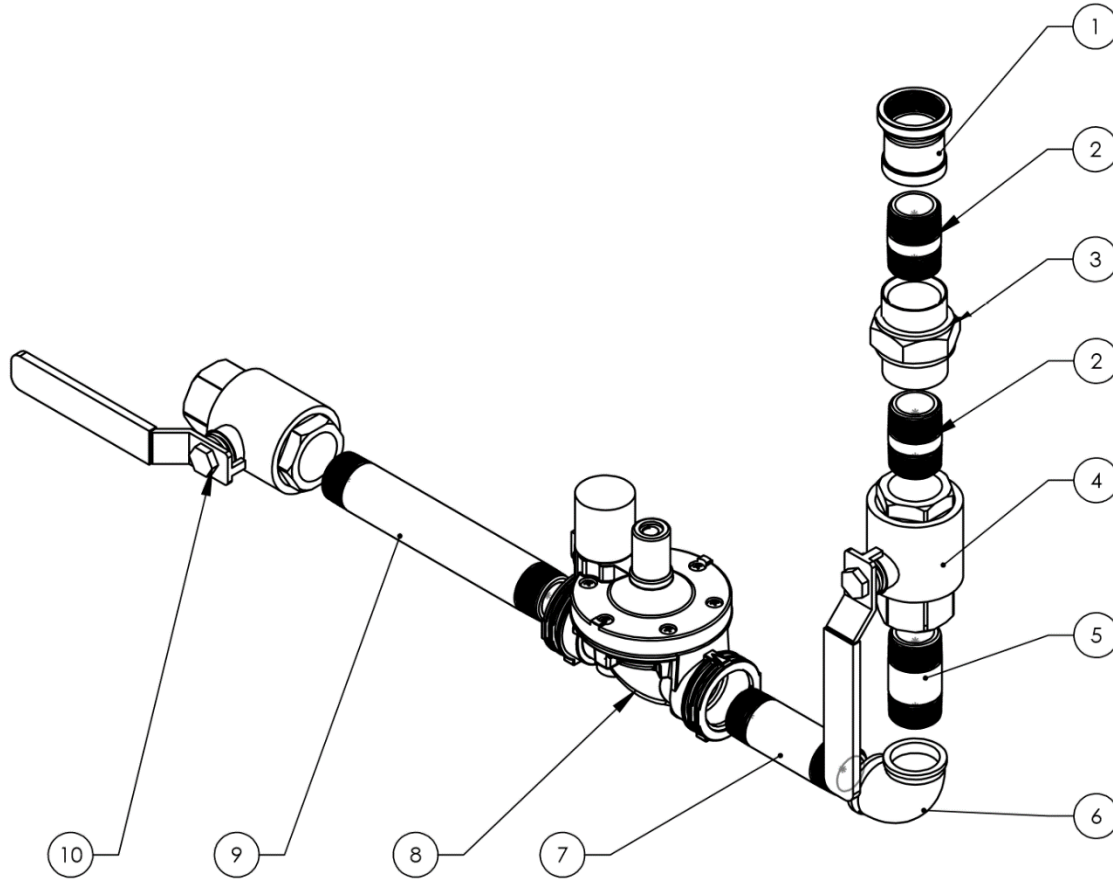

BLAZE 400D/G TURBO

BLAZE 400DG TURBO PARTS BREAK OUT REV 2

BLAZE 400D/G TURBO

ITEM#	PART #	DESCRIPTION	QTY
1	C40013	FRAME LOWER	1
2	C90001	16" WHEEL	2
3	C40014	BOTTOM ASSY	1
4	C40023	HEAT EXCHANGER	1
6	C40015	HANGER ASSY	1
7	C40016	FILTER BRKT	1
8	C40017	LIMIT SWITCH JUNCTION BOX	1
9	C40018	WIRE CHANNEL	1
10	C40020	HOOD	1
11	C40021	HINGED COVER ASSY	1
12	C40022	TOP PANEL	1
13	C40012	FRAME UPPER	1
16	C40025/C40026	2X12" SUPPLY PANEL/1X16" SUPPLY PANEL	1
17	C40024/C40027	2X12" RETURN PANEL/1X16" RETURN PANEL	1
18	C40054	FAN MOUNT BRKT E&R FAN MOTOR	1
19	C40056/C40058	FAN POST E FAN MOTOR/ FAN POST R FAN MOTOR	2
20	C40055/C40057	FAN MOUNT E FAN MOTOR/ FAN MOUNT R FAN MOTOR	1
21	C40051/C40029/C50260	FAN MOTOR R/FAN MOTOR E/ Backward Incline Fan Motor P	1
22	C40019	CONTROL PANEL BOX	1
23	C50156	THERMOCOUPLE ASSEMBLY	1
24	C90041	HIGH LIMIT SWITCH	1
25	C90037	FAN OVER RIDE SWITCH	1
26	C40052/C40030	INLET CONE FAN MOTOR R/INLET CONE FAN MOTOR E	
27	C40086/C40133	BECKETT BURNER 400D/BECKETT BURNER 400G	1
28	C40144	HOOD GUARD	1
29	C40145	COLLAR	1
30	C40147	INSULATION POCKET	1
	C60102	RUBBER SEAL STRIP	1

BLAZE 400D/G TURBO

BLAZE 400G TURBO GAS TRAIN BREAK OUT REV 1

ITEM#	PART #	DESCRIPTION	QTY
1	C40034	1-1/4X 3/4 REDUCER COUPLING	1
2	C40035	3/4 X 1-1/2 PIPE NIPPLE	2
3	C40036	3/4" BLACK UNION	1
4	C78896	NG/LP SWITCH OVER VALVE	1
5	C40038	3/4 X 2 PIPE NIPPLE	1
6	C40039	3/4 90° ELBOW	1
7	C40040	3/4 X 3 PIPE NIPPLE	1
8	C40011	VALVE 24V-	1
9	C40041	3/4 X 6 PIPE NIPPLE	1
10	C40042	3/4 BALL VALVE	1

BLAZE 400D/G TURBO

C40133 BLAZE 400G TURBO BECKETT BURNER BREAK OUT REV 1

ITEM#	PART #	DESCRIPTION	QTY
1	C40001	MOTOR	1
2	C40002	BLOWER	1
3	C40003	IGNITER	1
4	C40004	TRANSFORMER 120/24 VOLTS	1
5	C40006	AIR PROVING SWITCH	1
6	C40007	HEAD	1
7	C40008	ELECTRODE,GROUND & CABLE	1
8	C40009	FLAME ROD KIT	1
9	C40010	FLANGE GASKET	1
11	C20046	AIR PROVEN SWITCH HOSE	1
12	C50244	3/8" DUPLEX CONNECTOR	1
	C40133	BLAZE 400G BURNER ASSEMBLY	