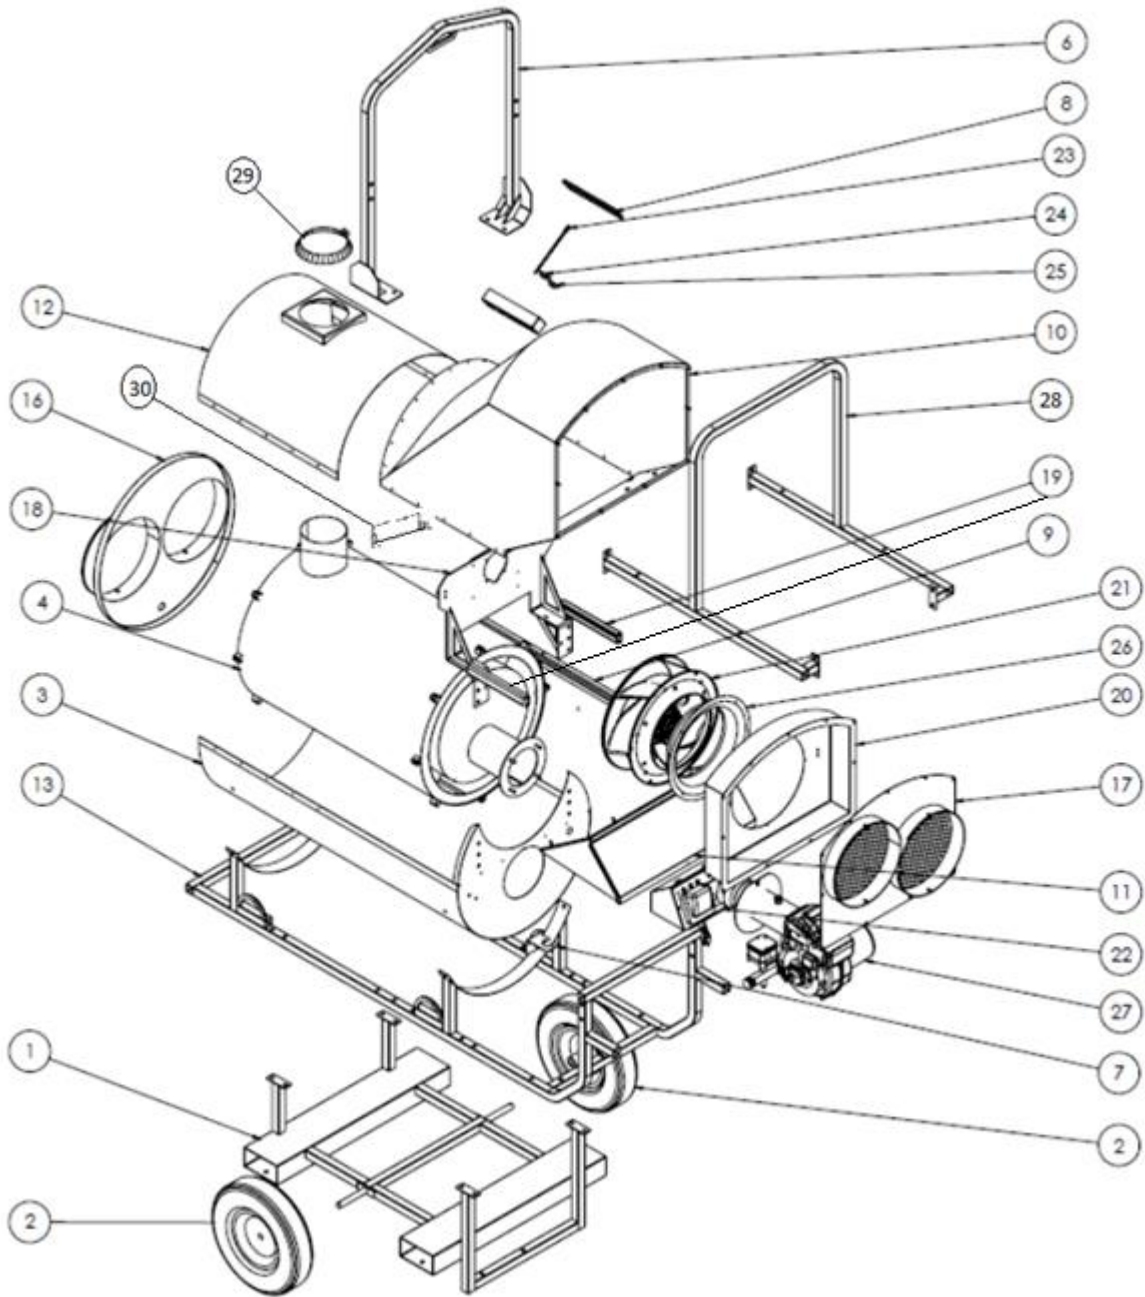

BLAZE 400D/G TURBO

BLAZE 400DG TURBO PARTS BREAK OUT REV 2

BLAZE 400D/G TURBO

ITEM#	PART #	DESCRIPTION	QTY
1	C40013	FRAME LOWER	1
2	C90001	16" WHEEL	2
3	C40014	BOTTOM ASSY	1
4	C40023	HEAT EXCHANGER	1
6	C40015	HANGER ASSY	1
7	C40016	FILTER BRKT	1
8	C40017	LIMIT SWITCH JUNCTION BOX	1
9	C40018	WIRE CHANNEL	1
10	C40020	HOOD	1
11	C40021	HINGED COVER ASSY	1
12	C40022	TOP PANEL	1
13	C40012	FRAME UPPER	1
16	C40025/C40026	2X12" SUPPLY PANEL/1X16" SUPPLY PANEL	1
17	C40024/C40027	2X12" RETURN PANEL/1X16" RETURN PANEL	1
18	C40054	FAN MOUNT BRKT E&R FAN MOTOR	1
19	C40056/C40058	FAN POST E FAN MOTOR/ FAN POST R FAN MOTOR	2
20	C40055/C40057	FAN MOUNT E FAN MOTOR/ FAN MOUNT R FAN MOTOR	1
21	C40051/C40029/C50260	FAN MOTOR R/FAN MOTOR E/ Backward Incline Fan Motor P	1
22	C40019	CONTROL PANEL BOX	1
23	C50156	THERMOCOUPLE ASSEMBLY	1
24	C90041	HIGH LIMIT SWITCH	1
25	C90037	FAN OVER RIDE SWITCH	1
26	C40052/C40030	INLET CONE FAN MOTOR R/INLET CONE FAN MOTOR E	
27	C40086/C40133	BECKETT BURNER 400D/BECKETT BURNER 400G	1
28	C40144	HOOD GUARD	1
29	C40145	COLLAR	1
30	C40147	INSULATION POCKET	1
	C60102	RUBBER SEAL STRIP	1

BLAZE 400D/G TURBO

BLAZE 400G TURBO GAS TRAIN BREAK OUT REV 1

ITEM#	PART #	DESCRIPTION	QTY
1	C40034	1-1/4X 3/4 REDUCER COUPLING	1
2	C40035	3/4 X 1-1/2 PIPE NIPPLE	2
3	C40036	3/4" BLACK UNION	1
4	C78896	NG/LP SWITCH OVER VALVE	1
5	C40038	3/4 X 2 PIPE NIPPLE	1
6	C40039	3/4 90° ELBOW	1
7	C40040	3/4 X 3 PIPE NIPPLE	1
8	C40011	VALVE 24V-	1
9	C40041	3/4 X 6 PIPE NIPPLE	1
10	C40042	3/4 BALL VALVE	1

BLAZE 400D/G TURBO

C40133 BLAZE 400G TURBO BECKETT BURNER BREAK OUT REV 1

ITEM#	PART #	DESCRIPTION	QTY
1	C40001	MOTOR	1
2	C40002	BLOWER	1
3	C40003	IGNITER	1
4	C40004	TRANSFORMER 120/24 VOLTS	1
5	C40006	AIR PROVING SWITCH	1
6	C40007	HEAD	1
7	C40008	ELECTRODE,GROUND & CABLE	1
8	C40009	FLAME ROD KIT	1
9	C40010	FLANGE GASKET	1
11	C20046	AIR PROVEN SWITCH HOSE	1
12	C50244	3/8" DUPLEX CONNECTOR	1
	C40133	BLAZE 400G BURNER ASSEMBLY	