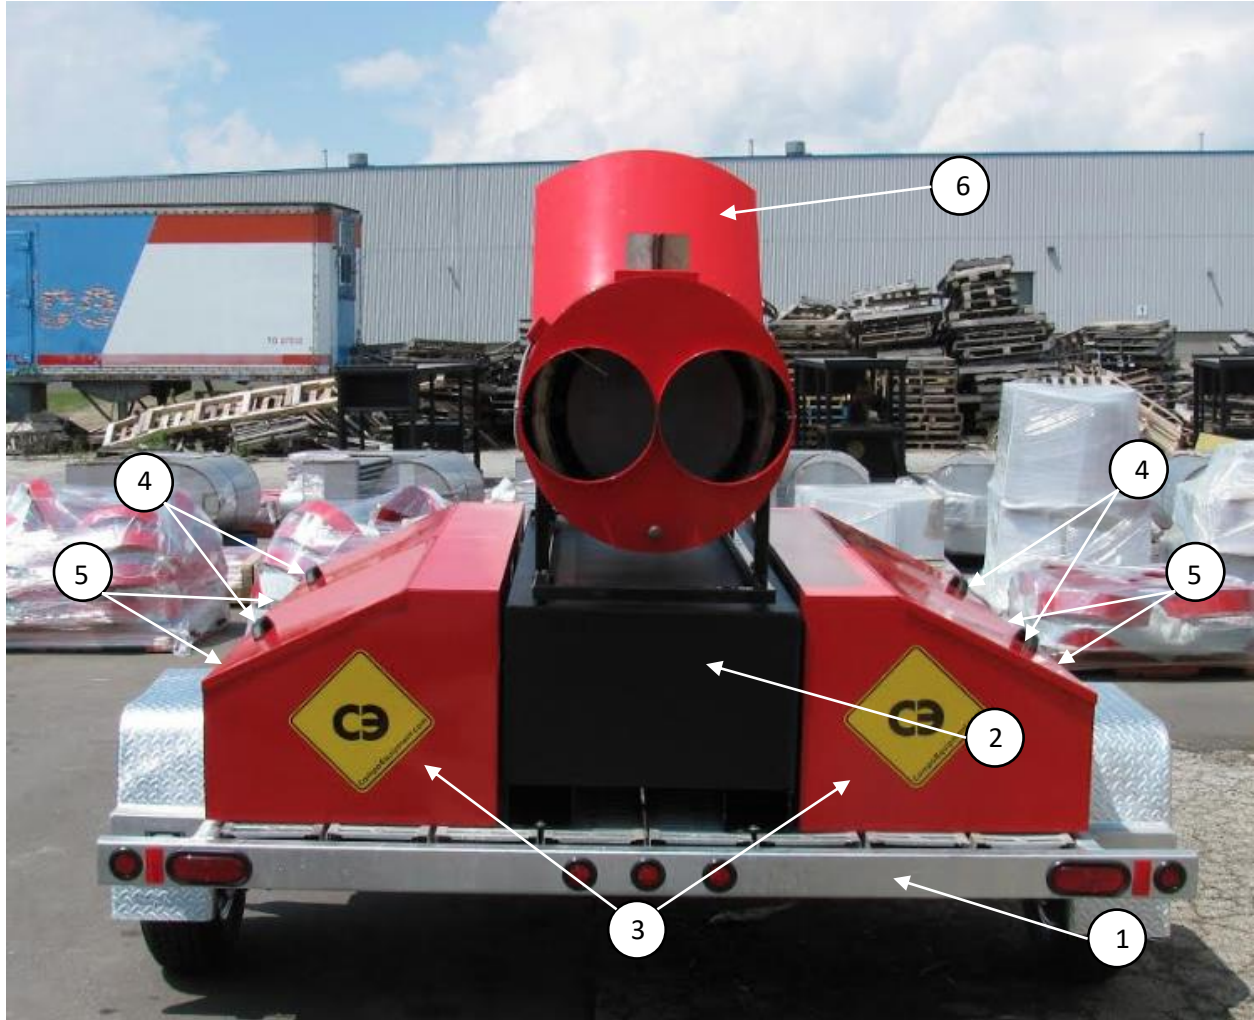

EB400TTB/EB600TTB/EB600TTBII

Position	PART#	DESCRIPTION	QTY
1	C80917	Trailer for EB400TTB/EB600TTB/EB600TTBII	1
2	C40048	Tank for EB400TTB/EB600TTB/EB600TTBII	1
3	C60125	Duct compartment	2
4	C70087	Grab handle	4
5	C80918	Draw Latch	4
6		EB400D/EB600D/EB600DII	1