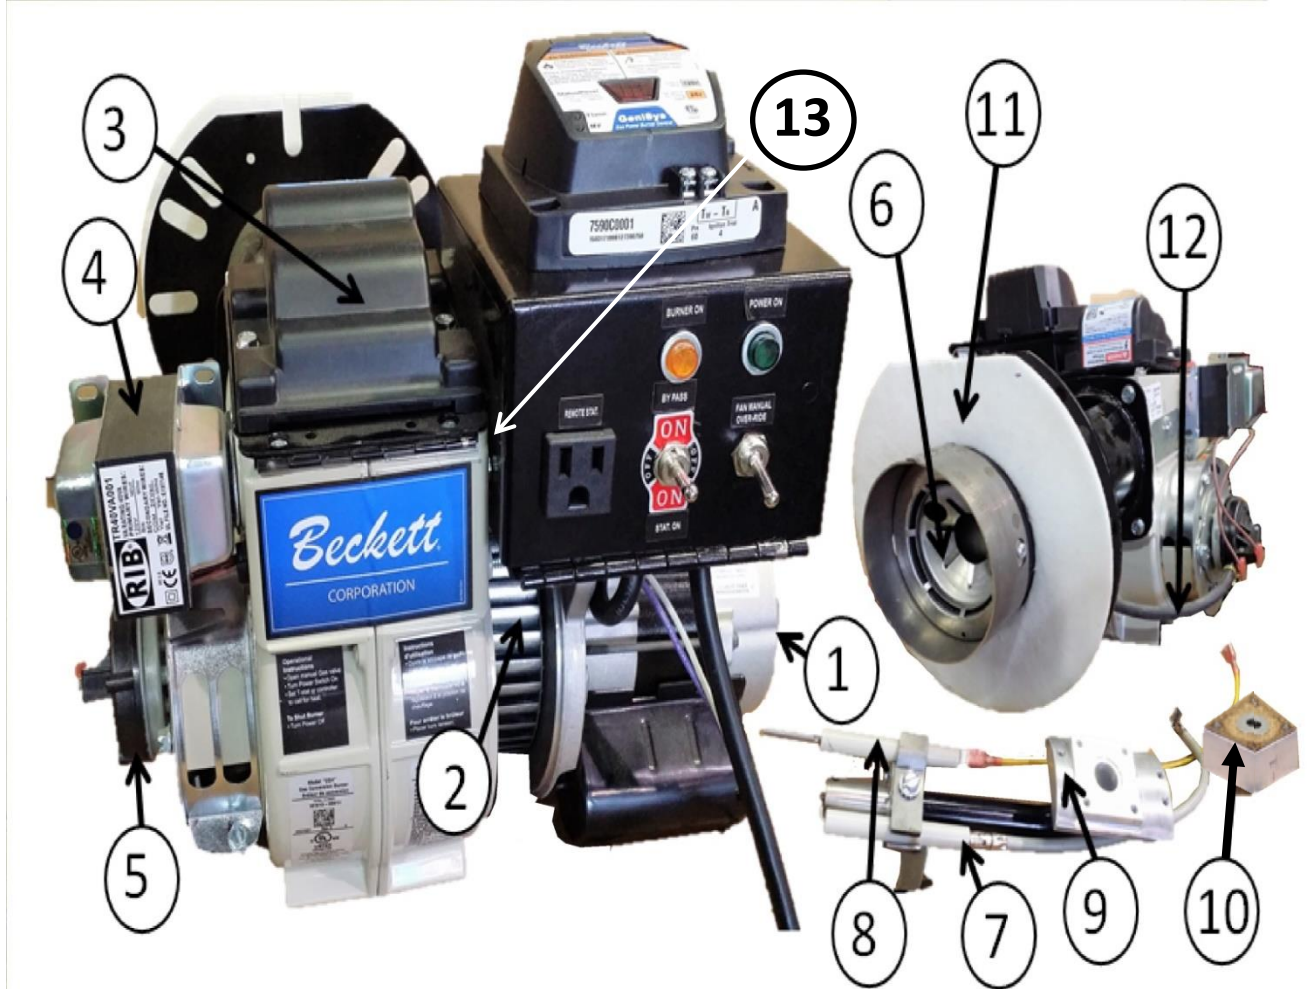

BLAZE 200 D/G TURBO

P/N C20022 BLAZE 200G TURBO BECKETT BURNER BREAK OUT REV 1

POSITION	PART NUMBER	DESCRIPTION	QTY
1	C20035	MOTOR	1
2	C20036	BLOWER WHEEL	1
3	C20037	IGNITER AND GASKET	1
4	C20038	TRANSFORMER	1
5	C20039	AIR PROVING SWITCH AND COVER ASSEMBLY	1
6	C20040	HEAD	1
7	C20041	ELECTRODE/WIRE ASSY	1
8	C20042	FLAME ROD/ WIRE ASSY	1
9	C20043	GAS TUBE/HEAD ASSY	1
10	C20044	GASKET ONLY (ORIFICE NOT INCLUDED)	1
11	C20045	FLANGE GASKET	1
12	C20046	AIR PROVEN SWITCH HOSE	1
13	C50268	1/2"X1/2" RIGID CONDUIT NIPPLE	1