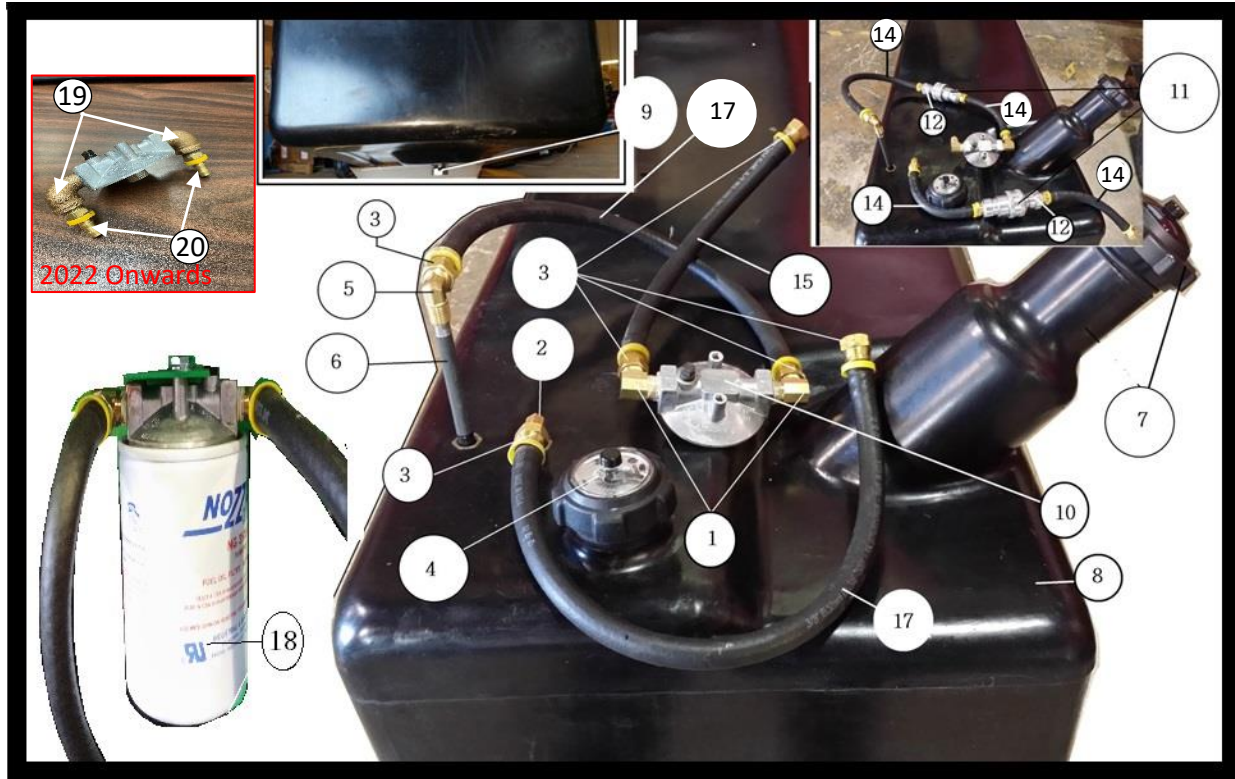

BLAZE 200 D/G TURBO

C20054 FUEL TANK (40US GALLONS)

POSITION	PART #	DESCRIPTION		QTY
1	C90062	FLARE MALE 90° - 3/8 T X 3/8 MPT		2
2	C90064	FLARE MALE 90-3/8M X 1/4 MPT		1
3	C90063	GRIPTITE HOSE ENDS		6
4	C20055	FUEL TANK GAUGE		1
5	C90067	ELBOW FITTING FOR FUEL FEED TUBE		1
6	C20021	FUEL FEED TUBE		1
7	C90021	FUEL TANK CAP (PLASTIC)		1
8	C20054	FUEL TANK (40US GALLONS)		1
9	C90068	DRAIN PLUG FOR FUEL TANK		1
10	C90024	OIL FILTER HEAD		1
11	C40136	SS QUICK CONNECT COUPLING FEMALE		2
12	C40137	SS QUICK CONNECT PLUG MALE		2
14	C40139	10" HOSE FOR QUICK CONNECTS		4
15	C82270	16" FUEL LINE FROM FILTER HEAD TO BURNER		1
17	C40142	19" SUPPLY LINE TO FUEL FILTER HEAD FROM TANK		1
17	C40142	19" RETURN LINE FROM BURNER TO FUEL TANK		1
18	C90023	FILTER		1
19	C82264	3/8" Street Elbow - Bronze		2
20	C82265	3/8" Bushing & another end hose fittings		2
	C40143	COMPLETE FUEL LINE KIT WITH QC'S (1/2")		
	C90061	FUEL LINE HOSE BY THE FOOT (4ft)		
	New Parts	For machine made 2022 onwards (Heated filter box type)		
	C82266	22" FUEL LINE FROM FILTER HEAD TO BURNER	1	
	C82267	22" SUPPLY LINE TO FUEL FILTER HEAD FROM TANK	1