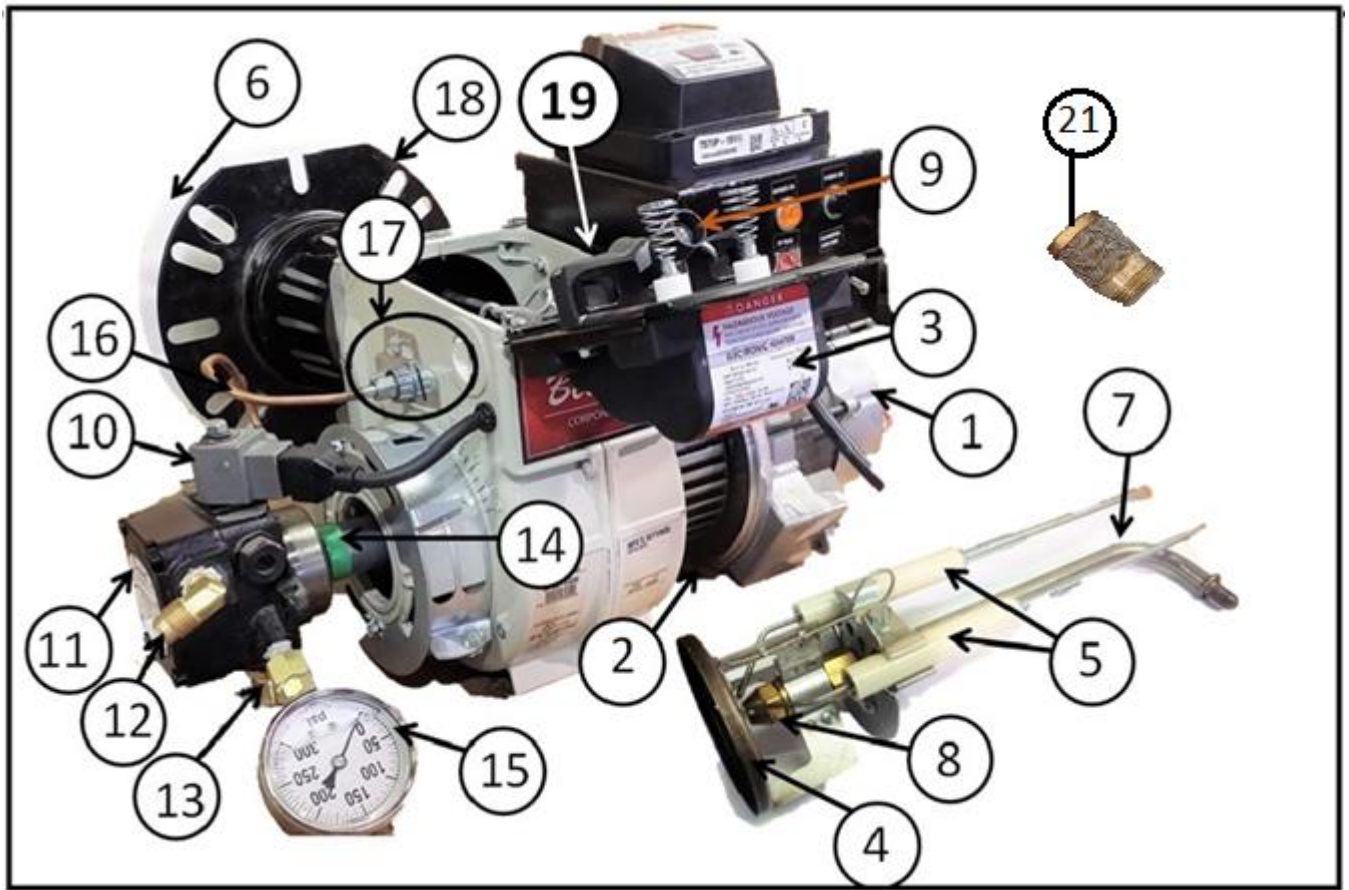

## BLAZE 200 D/G TURBO

**P/N C20022 BLAZE 200G TURBO BECKETT BURNER BREAK OUT REV 1**

POSITION	PART NUMBER	DESCRIPTION	QTY
1	C20035	MOTOR	1
2	C20036	BLOWER WHEEL	1
3	C20037	IGNITER AND GASKET	1
4	C20038	TRANSFORMER	1
5	C20039	AIR PROVING SWITCH AND COVER ASSEMBLY	1
6	C20040	HEAD	1
7	C20041	ELECTRODE/WIRE ASSY	1
8	C20042	FLAME ROD/ WIRE ASSY	1
9	C20043	GAS TUBE/HEAD ASSY	1
10	C20044	GASKET ONLY (ORIFICE NOT INCLUDED)	1
11	C20045	FLANGE GASKET	1
12	C20046	AIR PROVEN SWITCH HOSE	1
13	C50268	1/2"X1/2" RIGID CONDUIT NIPPLE	1

## BLAZE 200 D/G TURBO

P/N C20017 BLAZE 200D TURBO BECKETT BURNER BREAKOUT REV 1

POSITION	PART NUMBER	DESCRIPTION	QTY
1	C50327	MOTOR	1
2	C50328	BLOWER WHEEL	1
3	C90080	IGNITER & BASE PLATE	1
4	C50245	HEAD	1
5	C50326	ELECTRODES	1
6	C20047	FLANGE GASKET	1
7	C50246	NOZZLE LINE HEAD ASSEMBLY	1
8	C20016	NOZZLE, 1.00X 70B DLVN SLD 0100-	1
9	C90076	CAD CELL	1
10	C50247	SOLENOID	1
11	C90083	CLEAN CUT PUMP	1
12	C90064	FLARE MALE 90-3/8MX1/4MPT	1
13	C90065	FLARE MALE CONNECTOR-3/8TX1/4MPT	1
14	C90075	COUPLING	1
15	C90035	GAUGE	1
16	C90078	FUEL LINE 8" LENGTH	1
18	C50330	AIR TUBE COMBINATION	1
19	C50268	1/2" X 1/2" RIGID CONDUIT NIPPLE	1
20	C20048	REDUCER- 1/4 TO 1/8 FEMALE TO MALE	1
21	C40085	MESH STRAINER FOR OIL NOZZLE	1