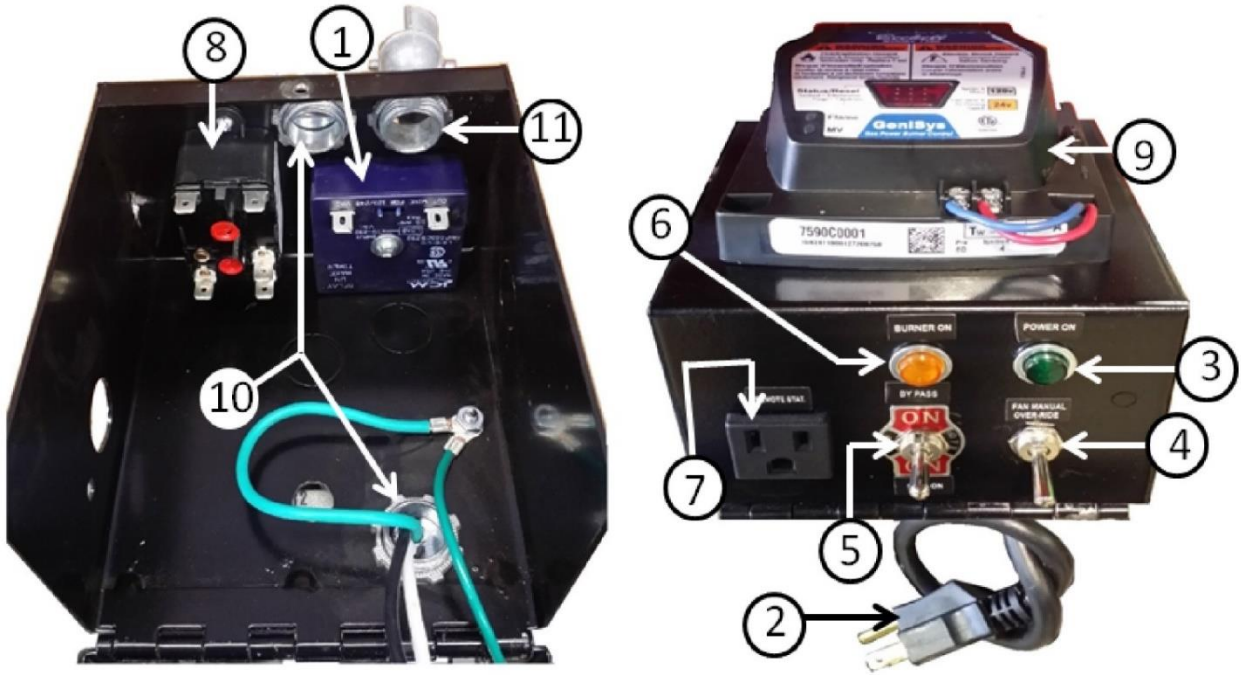

BLAZE 200 D/G TURBO

BLAZE 200D/G TURBO CONTROL PANEL BREAKOUT REV 1

ITEM#	PART #	DESCRIPTION	QUANTITY
1	C40032	FAN TIMER	1
2	C90049	POWER SUPPLY CORD	1
3	C90025	POWER ON INDICATOR LIGHT GREEN	1
4	C20023	TOGGLE SWITCH	1
5	C90026	SELECTOR SWITCH	1
6	C90027	BURNER ON INDICATOR LIGHT AMBER	1
7	C90029	OUTLET FOR PLUG	1
8	C90050N	RELAY 1 (#92A11A22D-120 or #RPF2BF7)	1
9	C7575P4515/ C7590C0001	200D PRIMARY CONTROLLER/200G PRIMARY CONTROLLER	1
10	C50250	3/8" 2 SCREW CONNECTOR	2
11	C50244	3/8" DUPLEX CONNECTOR	1
ITEM#	PART #	FUEL TANK PARTS	QUANTITY
	C90062	FLARE MALE 90-3/8TX3/8MPT	1
	C90063	GRIPTITE HOSE ENDS	6
	C90067	ELBOW FITTING FOR FUEL FEED TUBE	1
	C20019	COMPLETE FUEL LINE KIT (NO FITTINGS)	1
	C20013	40 US GALLON FUEL TANK (METAL)	1
	C90023	FILTER	1
	C90024	FILTER HEAD	1
	C20053	FUEL TANK CAP (METAL)	1
	C90068	DRAIN PLUG FOR FUEL TANK (PLASTIC)	1
	C20054	40 US GALLON FUEL TANK (PLASTIC)	1
	C90021	FUEL TANK CAP (PLASTIC)	1
	C20055	FUEL TANK GAUGE	1
	C90061	FUEL LINE HOSE BY THE FOOT	
OPTIONAL PARTS			
	C90053	BEARING FOR 16" WHEEL (90001 OR 90001FF)	1
	C90001FF	16" SOLID WHEEL	2
	C50331	NOZZLE HEATER	1
	C20018	BECKETT BURNER (BLAZE 200D TURBO) C/W NOZZLE HEATER	1