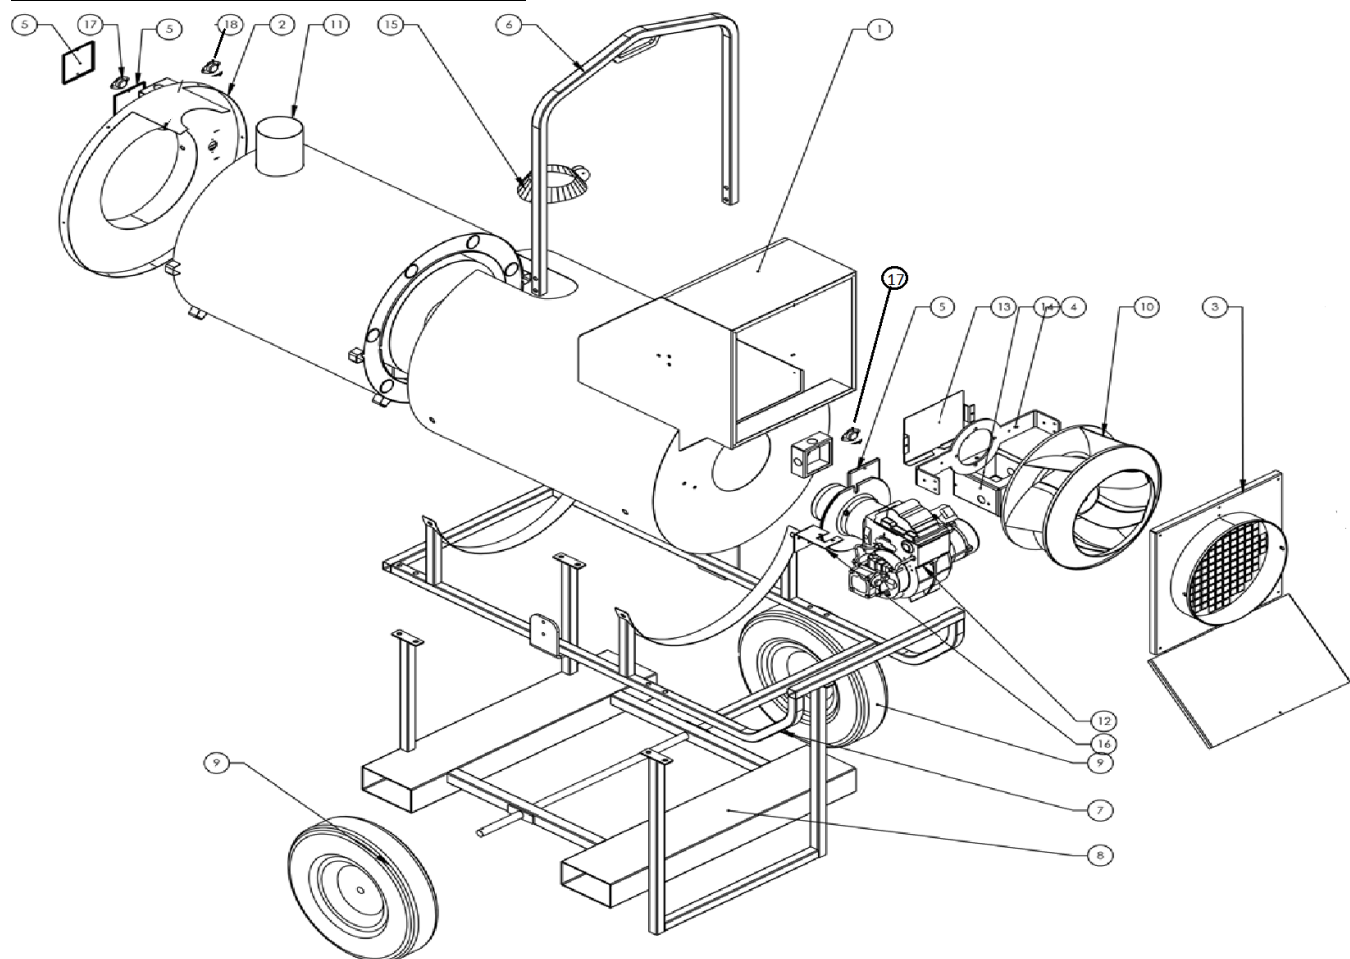

### BLAZE 200DG TURBO PARTS BREAK OUT REV 1

ITEM #	PART NUMBER	DESCRIPTION	QTY.
1	C20001	CABINET	1
2	C20002	1X12" SUPPLY PANEL	1
3	C20004	1X12" RETURN PANEL	1
4	C20003	FAN MOUNT	1
5	C20010	JUNCTION BOX COVER	3
6	C20005	HANGER ASSY	1
7	C20006	FRAME UPPER	1
8	C20050	FRAME LOWER	1
9	C90001	16" WHEEL	2
10	C20056	FAN/MOTOR with sleeve	1
11	C20000	HEAT EXCHANGER	1
12	C20017/ C20022	BECKETT BURNER 200D/ BECKETT BURNER 200G	1
13	C20009	INSULATION POCKET	1
14	C20011	CONTROL PANEL	1
15	C20012	CHIMNEY COLLAR	1
16	C40016	FILTER BRKT	1
17	C20014 (2016) C90041 (2017 and NEWER)	HIGH LIMIT SWITCH	2
18	C90037	FAN OVERRIDE SWITCH	1
	C20051	TANK STOP	1
	C20052	SEAL STRIP	1
	C60103	RUBBER SEAL STRIP	1
	<b>New Parts</b>	<b>For machine made 2022 onwards (Heated filter box type)</b>	
	C40148	Filter Cover Asm	1
	C40149	Filter Cover Right	1
	C40150	Heat Box for Pipe	1

## BLAZE 200G GAS TRAIN BREAK OUT REV 1

ITEM NO.	PART NUMBER	DESCRIPTION	QTY.
1	C40011	VALVE 24V	1
2	C40042	3/4" BALL VALVE	1
3	C40039	3/4" 90° ELBOW	3
4	C40038	3/4" X 2" PIPE NIPPLE	1
5	C40035	3/4" X 1-1/2" PIPE NIPPLE	2
6	C40040	3/4" X 3" PIPE NIPPLE	1
7	C20034	3/4" X 2-1/2" PIPE NIPPLE	2
8	C20024	NG/LP EASY SWITCH VALVE	1

ITEM NO.	PART NUMBER	DESCRIPTION	QTY.
1	C40011	VALVE 24V	1
2	C40042	3/4" BALL VALVE	1
3	C40039	3/4" 90° ELBOW	3
4	C40038	3/4" X 2" PIPE NIPPLE	1
5	C40035	3/4" X 1-1/2" PIPE NIPPLE	2
6	C40040	3/4" X 3" PIPE NIPPLE	1
7	C20034	3/4" X 2-1/2" PIPE NIPPLE	2
8	C20024	NG/LP EASY SWITCH VALVE	1