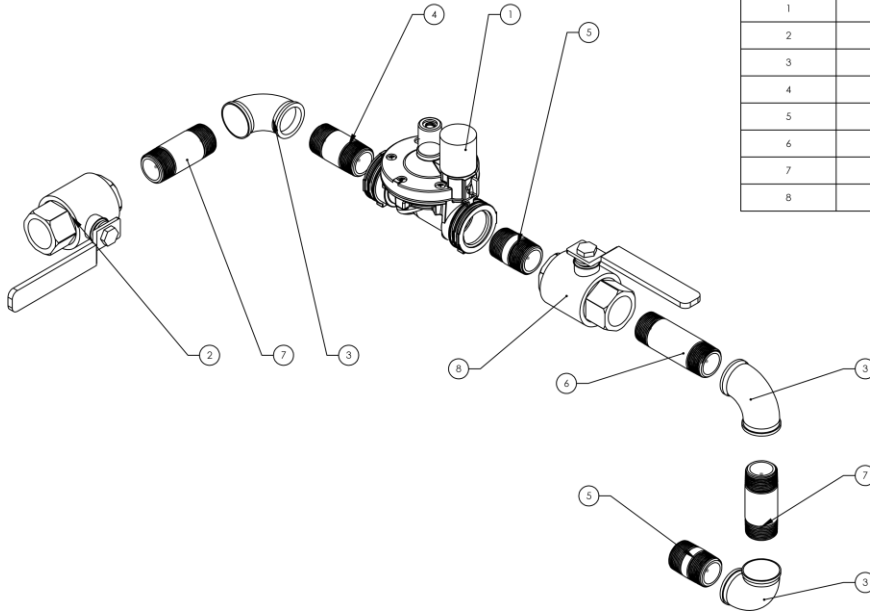

## BLAZE 200 D/G TURBO

### BLAZE 200DG TURBO PARTS BREAK OUT REV 1

ITEM #	PART NUMBER	DESCRIPTION	QTY.
1	C20001	CABINET	1
2	C20002	1X12" SUPPLY PANEL	1
3	C20004	1X12" RETURN PANEL	1
4	C20003	FAN MOUNT	1
5	C20010	JUNCTION BOX COVER	3
6	C20005	HANGER ASSY	1
7	C20006	FRAME UPPER	1
8	C20050	FRAME LOWER	1
9	C90001	16" WHEEL	2
10	C20056	FAN/MOTOR with sleeve	1
11	C20000	HEAT EXCHANGER	1
12	C20017/ C20022	BECKETT BURNER 200D/ BECKETT BURNER 200G	1
13	C20009	INSULATION POCKET	1
14	C20011	CONTROL PANEL	1
15	C20012	CHIMNEY COLLAR	1
16	C40016	FILTER BRKT	1
17	C20014 (2016) C90041 (2017 and NEWER)	HIGH LIMIT SWITCH	2
18	C90037	FAN OVERRIDE SWITCH	1
	C20051	TANK STOP	1
	C20052	SEAL STRIP	1
	C60103	RUBBER SEAL STRIP	1
	<b>New Parts</b>	<b>For machine made 2022 onwards (Heated filter box type)</b>	
	C40148	Filter Cover Asm	1
	C40149	Filter Cover Right	1
	C40150	Heat Box for Pipe	1

## BLAZE 200G GAS TRAIN BREAK OUT REV 1

ITEM NO.	PART NUMBER	DESCRIPTION	QTY.
1	C40011	VALVE 24V	1
2	C40042	3/4" BALL VALVE	1
3	C40039	3/4" 90° ELBOW	3
4	C40038	3/4" X 2" PIPE NIPPLE	1
5	C40035	3/4" X 1-1/2" PIPE NIPPLE	2
6	C40040	3/4" X 3" PIPE NIPPLE	1
7	C20034	3/4" X 2-1/2" PIPE NIPPLE	2
8	C20024	NG/LP EASY SWITCH VALVE	1

ITEM NO.	PART NUMBER	DESCRIPTION	QTY.
1	C40011	VALVE 24V	1
2	C40042	3/4" BALL VALVE	1
3	C40039	3/4" 90° ELBOW	3
4	C40038	3/4" X 2" PIPE NIPPLE	1
5	C40035	3/4" X 1-1/2" PIPE NIPPLE	2
6	C40040	3/4" X 3" PIPE NIPPLE	1
7	C20034	3/4" X 2-1/2" PIPE NIPPLE	2
8	C20024	NG/LP EASY SWITCH VALVE	1