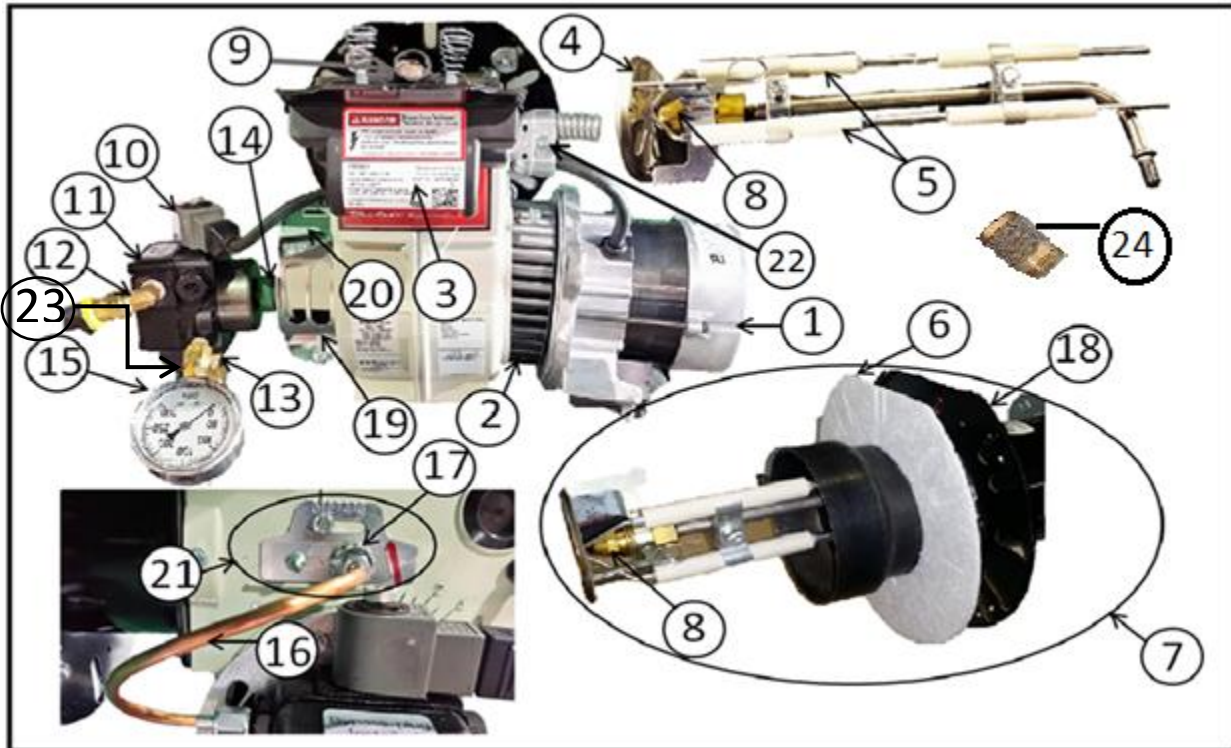

BLAZE 400D/G TURBO

C40086 BLAZE 400D TURBO BECKETT BURNER BREAK OUT REV 2

ITEM #	PART#	DESCRIPTION	QTY
1	C50327	MOTOR	1
2	C90073	BLOWER WHEEL	1
3	C90080	IGNITER	1
4	C90079	HEAD ASSEMBLY	1
5	C90077	ELECTRODES INSULATOR ASSEMBLY 10" & 14"	1
6	C50248	FLANGE GASKET	1
7	C90082	NOZZLE LINE ELECTRODE HEAD ASSEMBLY	1
8	C90038	NOZZLE	1
9	C90076	CAD CELL	1
10	C90084	SOLENOID COIL	1
11	C90083	PUMP	1
12	C90064	FLARE MALE 90-3/8MX1/4MPT	1
13	C90065	FLARE MALE CONNECTOR-3/8TX1/4MPT	1
14	C90075	COUPLING	1
15	C90035	FUEL GAUGE	1
16	C90078	FUEL LINE 8" LENGTH	1
17	C90074	BULKHEAD FITTING LOCKNUT(SPLINE NUT)	1
18	C90072	AIR TUBE	1
19	C90070	AIR BAND	1
20	C90071	AIR SHUTTER	1
21	C90069	ADJUSTING PLATE ASSEMBLY	1
22	C50244	3/8" DUPLEX CONNECTOR	1
23	C20048	REDUCER- 1/4 TO 1/8 FEMALE TO MALE	1