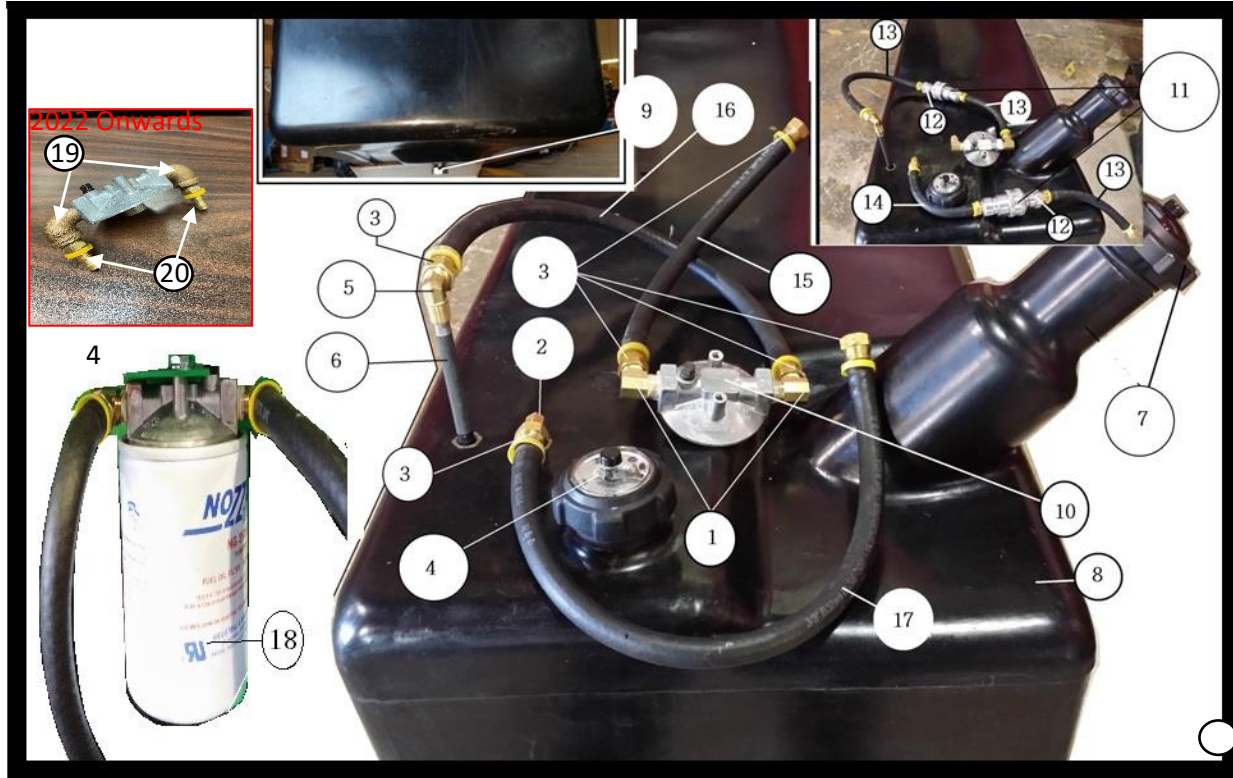

BLAZE 400D/G TURBO

24	C40085	Mesh Strainer for Oil Nozzle	1

C90022 FUEL TANK (42US GALLONS)

POSITION	PART #	DESCRIPTION	QTY
1	C90062	FLARE MALE 90°- 3/8 T X 3/8 MPT	2
2	C90064	FLARE MALE 90-3/8M X 1/4 MPT	1
3	C90063	GRIPTITE HOSE ENDS	6
4	C40135	FUEL TANK GAUGE	1
5	C90067	ELBOW FITTING FOR FUEL FEED TUBE	1
6	C90066	FUEL FEED TUBE	1
7	C90021	FUEL TANK CAP (PLASTIC)	1
8	C90022	FUEL TANK (42US GALLONS)	1
9	C90068	DRAIN PLUG FOR FUEL TANK	1
10	C90024	OIL FILTER HEAD	1
11	C40136	SS QUICK CONNECT COUPLING FEMALE	2
12	C40137	SS QUICK CONNECT PLUG MALE	2
13	C40138	7" HOSE FOR QUICK CONNECTS	3
14	C40139	10" HOSE FOR QUICK CONNECTS	1
15	C40140	12" FUEL LINE FROM FILTER HEAD TO BURNER	1
16	C40141	17" SUPPLY LINE TO FUEL FILTER HEAD FROM TANK	1
17	C40142	19" RETURN LINE FROM BURNER TO FUEL TANK	1
18	C90023	FILTER	1
19	C82264	3/8" Street Elbow - Bronze	2
20	C82265	3/8" Bushing & another end hose fittings	2