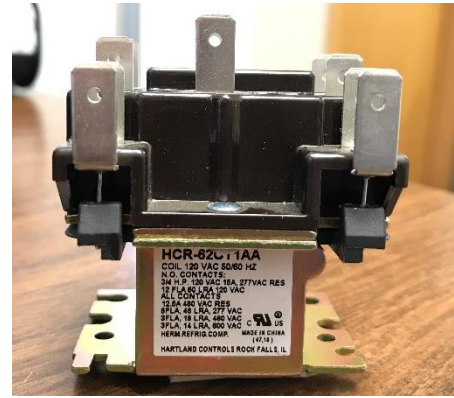

C90058 – old Relay 2