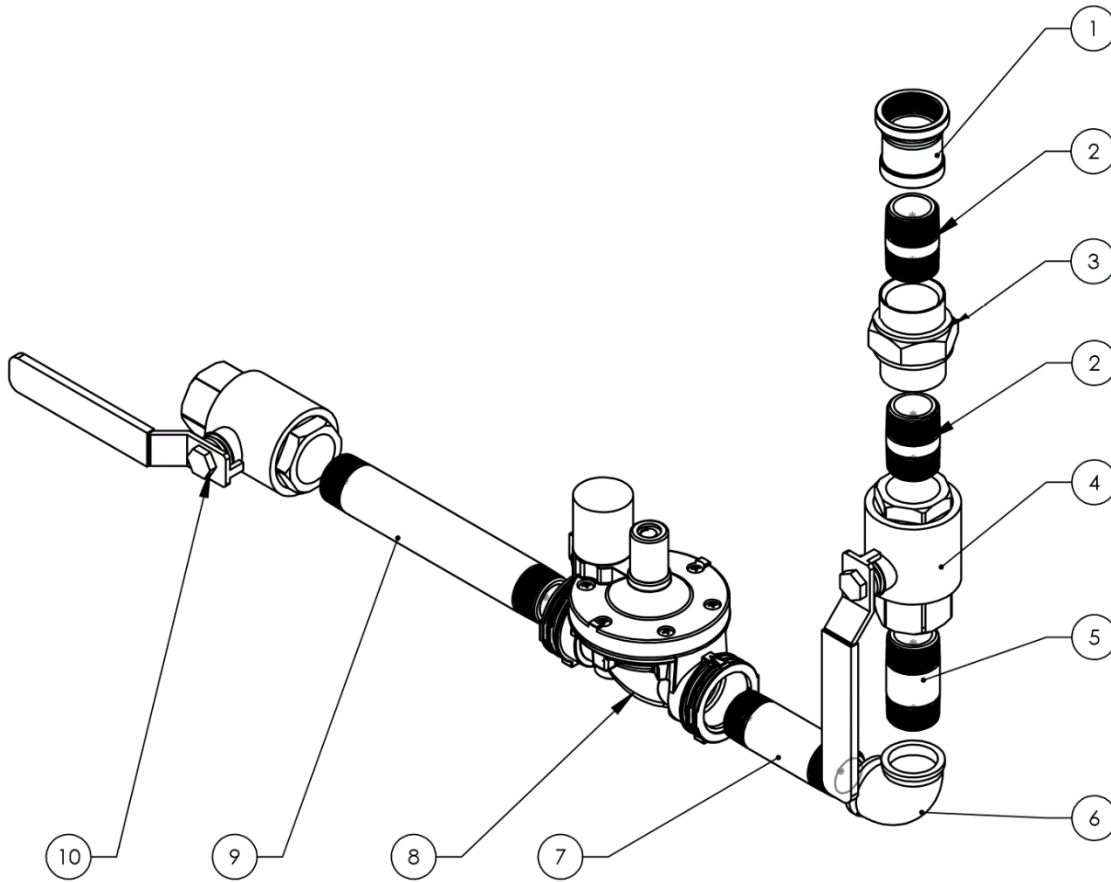

BLAZE 400D/G TURBO

BLAZE 400G TURBO GAS TRAIN BREAK OUT REV 1

ITEM#	PART #	DESCRIPTION	QTY
1	C40034	1-1/4X 3/4 REDUCER COUPLING	1
2	C20034	3/4 X 2-1/2 PIPE NIPPLE	2
3	C40036	3/4" BLACK UNION	1
4	C78896	NG/LP SWITCH OVER VALVE	1
5	C40038	3/4 X 2 PIPE NIPPLE	1
6	C40039	3/4 90° ELBOW	1
7	C40040	3/4 X 3 PIPE NIPPLE	1
8	C40011	VALVE 24V-	1
9	C40041	3/4 X 6 PIPE NIPPLE	1
10	C40042	3/4 BALL VALVE	1