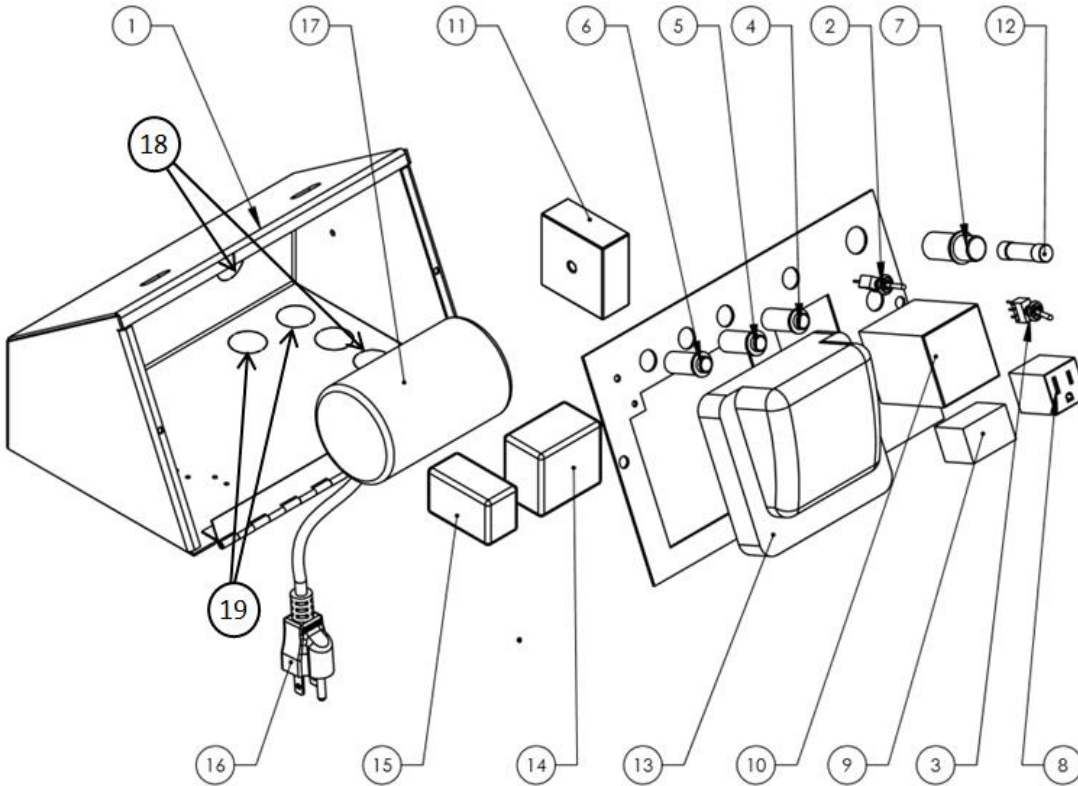

BLAZE 400D/G TURBO

	C40143	COMPLETE FUEL LINE KIT WITH QC'S (1/2")	
	C90061	FUEL LINE HOSE BY THE FOOT (4ft)	
	Revised Parts	For machine made 2022 onwards	
	C82266	22" FUEL LINE FROM FILTER HEAD TO BURNER	1
	C82267	22" SUPPLY LINE TO FUEL FILTER HEAD FROM TANK	1

BLAZE 400DG TURBO CONTROL PANEL BREAK OUT REV 1

POSITION	PART NUMBER	DESCRIPTION	QTY
1	C40019	CONTROL PANEL BOX	1
2	C40084	TOGGLE SWITCH	1
3	C90026	SELECTOR SWITCH	1
4	C90027	BURNER ON INDICATOR LIGHT AMBER	1
5	C90025B	INCORRECT POLARITY LIGHT	1
6	C90025	POWER ON INDICATOR LIGHT GREEN	1
7	C90028	15 AMP FUSE HOLDER	1
8	C90029	OUTLET PLUG	1
9	C78889	PANEL MOUNT VOLTMETER	1
10	C40033/	TEMPERATURE CONTROLLER	1