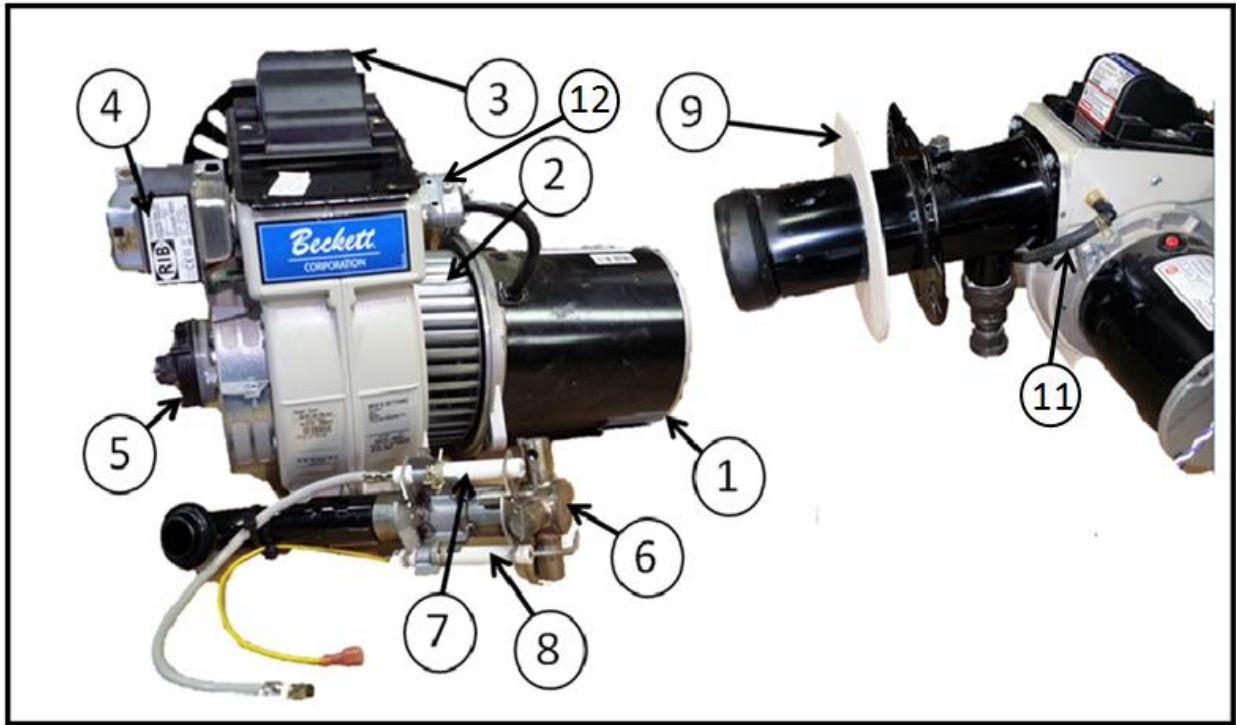

BLAZE 400D/G TURBO

C40133 BLAZE 400G TURBO BECKETT BURNER BREAK OUT REV 1

ITEM#	PART #	DESCRIPTION	QTY
1	C40001	MOTOR	1
2	C40002	BLOWER	1
3	C40003	IGNITER	1
4	C40004	TRANSFORMER 120/24 VOLTS	1
5	C40006	AIR PROVING SWITCH	1
6	C40007	HEAD	1
7	C40008	ELECTRODE,GROUND & CABLE	1
8	C40009	FLAME ROD KIT	1
9	C40010	FLANGE GASKET	1
11	C20046	AIR PROVEN SWITCH HOSE	1
12	C50244	3/8" DUPLEX CONNECTOR	1
	C40133	BLAZE 400G BURNER ASSEMBLY